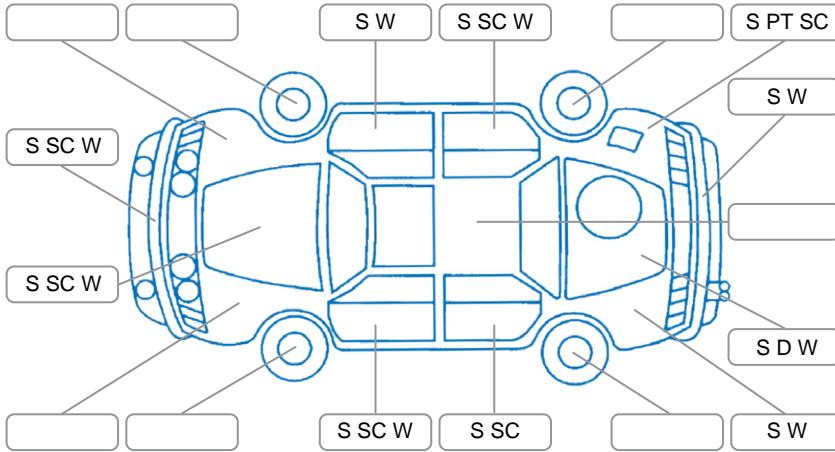

Report ID:	28,076,296	Version:	2
Created:	30 Apr 2026		

Make:	Toyota	Model:	Hiace
Body Style:	Van	Year:	2009
Rego No.:	JKG961	Rego Expiry:	05 Apr 2026
WoF Expiry:	20 Apr 2027	Odometer:	328,182 Kms
Good No.:	28076296	VIN:	7AT0H60FX15104227
Next Service:	336000km	Service History:	Yes

Key

S = Scratch R = Rust C = Crack * = Decals W = Significant scuffs
 D = Dent PT = Paint defect P = Pin dent SC = Stone Chips

Note: some defects and blemishes may not be displayed in the diagram

Body Inspection Comments

Conditions During Body Inspection: Dry

Under Carriage and Under Bonnet Inspection Comments

Interior Comments

Seats:	Average
Carpets:	Average
Panels:	Average
Dashboard:	Average

General Comments

Centre seat cup holder trim broken.