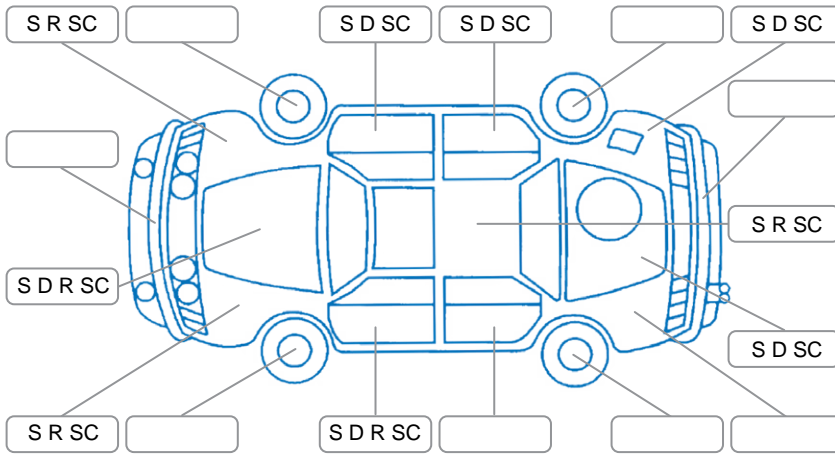

Report ID:	28,076,283	Version:	2
Created:	02 Apr 2026		

Make:	Toyota	Model:	Hiace
Body Style:	Van	Year:	2015
Rego No.:	MKL769	Rego Expiry:	29 Mar 2026
WoF Expiry:	16 Nov 2026	Odometer:	380,020 Kms
Good No.:	28076283	VIN:	7AT0H60FX19212857
Next Service:	383,000	Service History:	Yes

Key
 S = Scratch R = Rust C = Crack * = Decals W = Significant scuffs
 D = Dent PT = Paint defect P = Pin dent SC = Stone Chips

Note: some defects and blemishes may not be displayed in the diagram

Body Inspection Comments