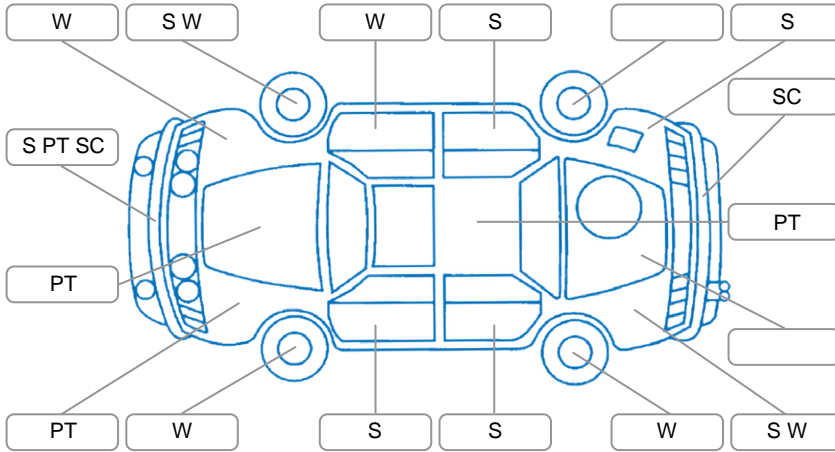

Report ID:	28,076,161	Version:	1
Created:	01 Apr 2026		

Make:	Mazda	Model:	Demio
Body Style:	Hatchback	Year:	2007
Rego No.:	LFF592	Rego Expiry:	09 Sep 2026
WoF Expiry:	03 Aug 2026	Odometer:	148,037 Kms
Good No.:	28076161	VIN:	7AT0C12HX18105767
Next Service:	158,000	Service History:	Yes

### Key

S = Scratch    R = Rust    C = Crack    \* = Decals    W = Significant scuffs  
 D = Dent    PT = Paint defect    P = Pin dent    SC = Stone Chips

Note: some defects and blemishes may not be displayed in the diagram