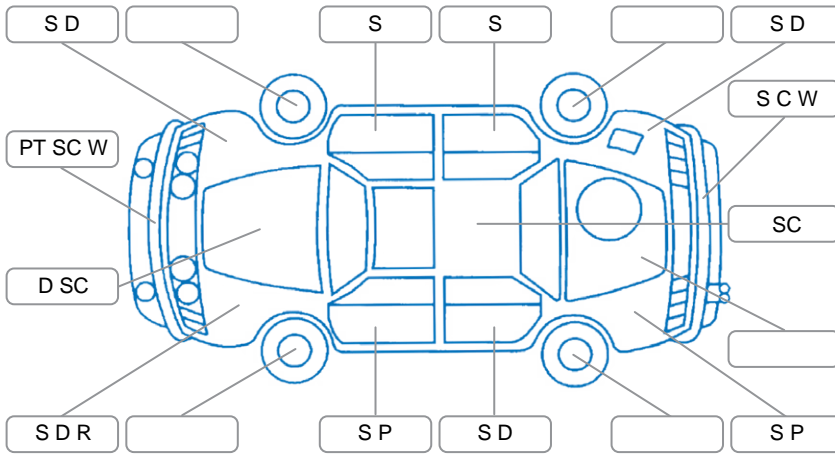

Report ID:	28,076,157	Version:	1
Created:	02 Apr 2026		

Make:	Nissan	Model:	Bluebird
Body Style:	Sedan	Year:	2007
Rego No.:	LRR683	Rego Expiry:	01 Apr 2026
WoF Expiry:	06 Mar 2027	Odometer:	149,924 Kms
Good No.:	28076157	VIN:	7AT0DH1EX18063070
Next Service:	155,339 Kms	Service History:	No

Key

S = Scratch R = Rust C = Crack * = Decals W = Significant scuffs
 D = Dent PT = Paint defect P = Pin dent SC = Stone Chips

Note: some defects and blemishes may not be displayed in the diagram

Body Inspection Comments

Crack in rear bumper lower trim
 Rear tyres wearing on outer edges

Conditions During Body Inspection Wet

Under Carriage and Under Bonnet Inspection Comments

2WD
 Engine oil seep

Interior Comments

Seats:	Stains. Wear on drivers seat
Carpets:	Stains
Panels:	Good
Dashboard:	Blemish on right side of dashboard