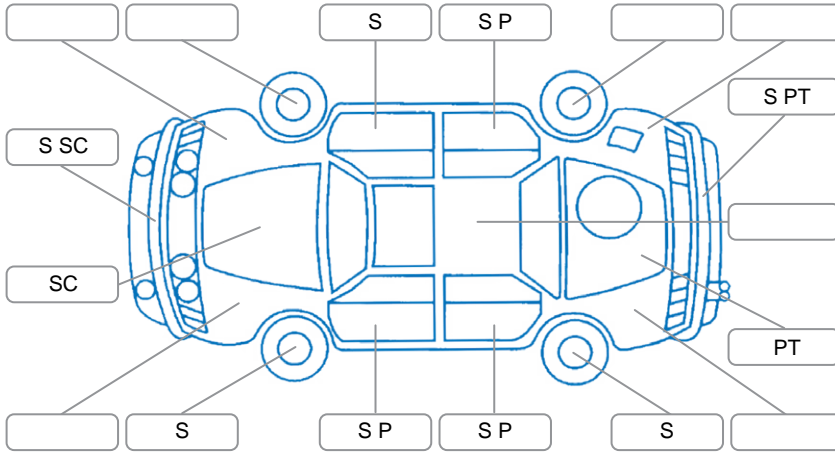

Report ID:	28,075,999	Version:	1
Created:	15 Apr 2026		

Make:	Mitsubishi	Model:	ASX
Body Style:	SUV	Year:	2020
Rego No.:	MZG101	Rego Expiry:	01 Aug 2026
WoF Expiry:	15 Apr 2027	Odometer:	60,344 Kms
Good No.:	28075999	VIN:	JMFXTGA2WLU011021
Next Service:	70,342km's	Service History:	No

Key

S = Scratch R = Rust C = Crack * = Decals W = Significant scuffs
D = Dent PT = Paint defect P = Pin dent SC = Stone Chips

Note: some defects and blemishes may not be displayed in the diagram

Body Inspection Comments