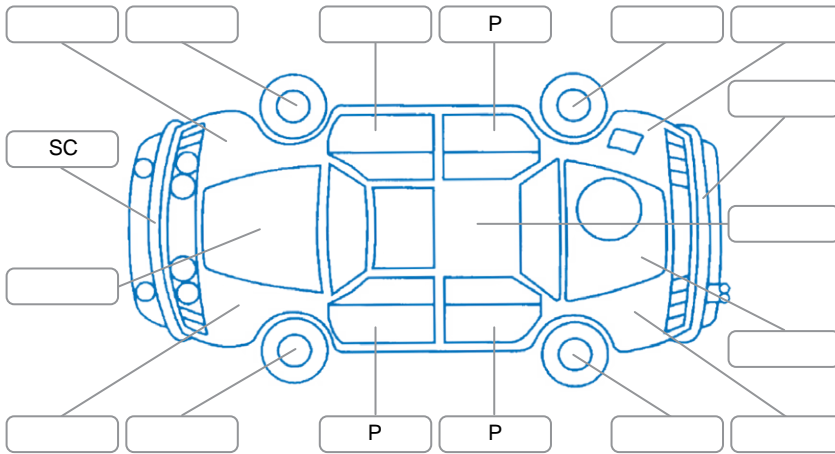

Report ID:	28,075,968	Version:	2
Created:	30 Mar 2026		

Make:	BMW	Model:	X3
Body Style:	Wagon	Year:	2013
Rego No.:		Rego Expiry:	
WoF Expiry:	05 Feb 2027	Odometer:	51,670 Kms
Good No.:	28075968	VIN:	WBAWX720500C21539
Next Service:	61,570kms	Service History:	No

Key
 S = Scratch R = Rust C = Crack * = Decals W = Significant scuffs
 D = Dent PT = Paint defect P = Pin dent SC = Stone Chips

Note: some defects and blemishes may not be displayed in the diagram

Body Inspection Comments