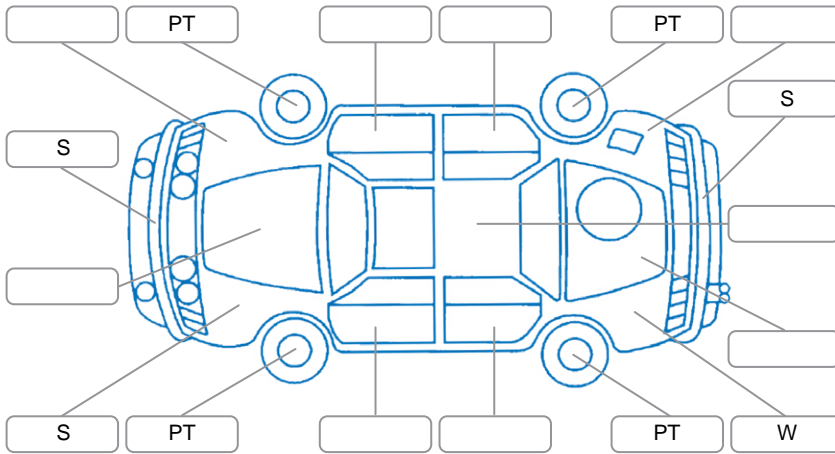

Report ID:	28,075,947	Version:	1
Created:	31 Mar 2026		

Make:	Toyota	Model:	Highlander
Body Style:	SUV	Year:	2019
Rego No.:	LWZ355	Rego Expiry:	20 Apr 2026
WoF Expiry:	12 Jan 2027	Odometer:	121,656 Kms
Good No.:	28075947	VIN:	5TDBZ3FH30S904550
Next Service:	131,500 Kms	Service History:	No

**Key**  
 S = Scratch    R = Rust    C = Crack    \* = Decals    W = Significant scuffs  
 D = Dent    PT = Paint defect    P = Pin dent    SC = Stone Chips

Note: some defects and blemishes may not be displayed in the diagram