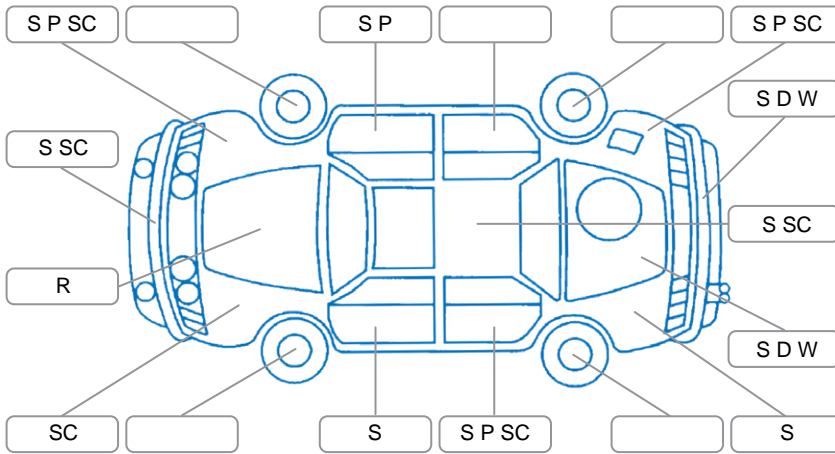

Report ID:	28,075,934	Version:	3
Created:	14 Apr 2026		

Make:	Ford	Model:	Ranger
Body Style:	Utility	Year:	2022
Rego No.:	PCR716	Rego Expiry:	22 Sep 2026
WoF Expiry:	25 Mar 2026	Odometer:	116,064 Kms
Good No.:	28075934	VIN:	MPBUMFF60MX378259
Next Service:	127,000	Service History:	Yes

Key
 S = Scratch R = Rust C = Crack * = Decals W = Significant scuffs
 D = Dent PT = Paint defect P = Pin dent SC = Stone Chips

Note: some defects and blemishes may not be displayed in the diagram

Body Inspection Comments

Right mirror indicator cracked, moisture inside.

Conditions During Body Inspection Wet

Under Carriage and Under Bonnet Inspection Comments

Interior Comments

Seats:	Drivers seat torn
Carpets:	Average
Panels:	Average
Dashboard:	Average