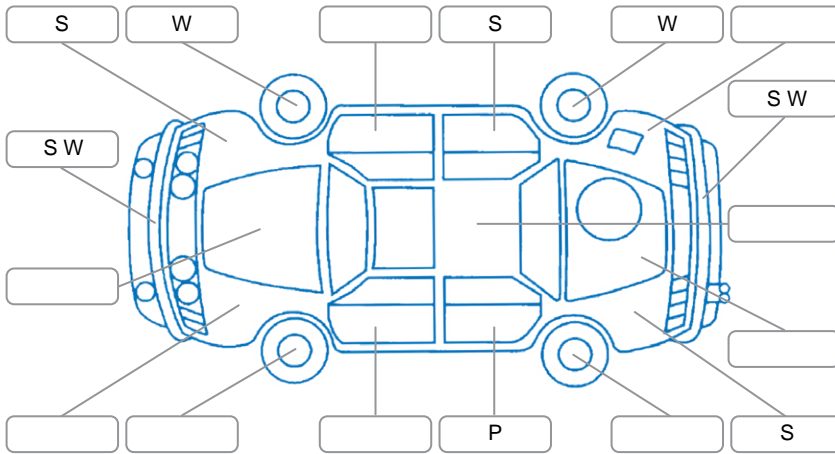

Report ID:	28,075,574	Version:	2
Created:	01 May 2026		

Make:	Subaru	Model:	WRX
Body Style:	Sedan	Year:	2023
Rego No.:	QAZ356	Rego Expiry:	27 Jun 2026
WoF Expiry:	07 May 2027	Odometer:	54,170 Kms
Good No.:	28075574	VIN:	JF1VBHK85NG003806
Next Service:	58,000 Kms	Service History:	Yes

Key
 S = Scratch R = Rust C = Crack * = Decals W = Significant scuffs
 D = Dent PT = Paint defect P = Pin dent SC = Stone Chips

Note: some defects and blemishes may not be displayed in the diagram

Body Inspection Comments