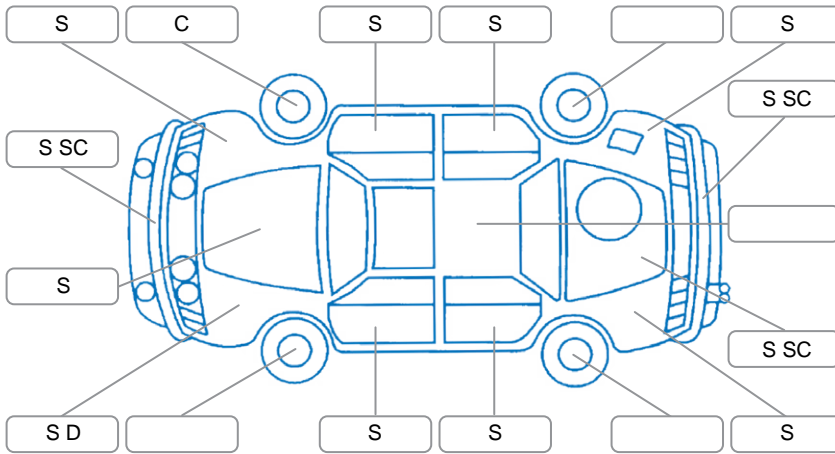

Report ID:	28,075,561	Version:	1
Created:	02 Apr 2026		

Make:	Nissan	Model:	Note
Body Style:	Hatchback	Year:	2006
Rego No.:	KST138	Rego Expiry:	29 Jun 2026
WoF Expiry:	28 Aug 2026	Odometer:	157,377 Kms
Good No.:	28075561	VIN:	7AT0DH79X17149164
Next Service:	162,960	Service History:	Yes

Key
 S = Scratch R = Rust C = Crack * = Decals W = Significant scuffs
 D = Dent PT = Paint defect P = Pin dent SC = Stone Chips

Note: some defects and blemishes may not be displayed in the diagram

Body Inspection Comments

. Rhf wheel cover cracked, stone-chips on windscreen.

Conditions During Body Inspection

Wet

Under Carriage and Under Bonnet Inspection Comments

Battery test failed,

Interior Comments

Seats:	seat covers
Carpets:	Good
Panels:	shifter selection glass broken
Dashboard:	Good