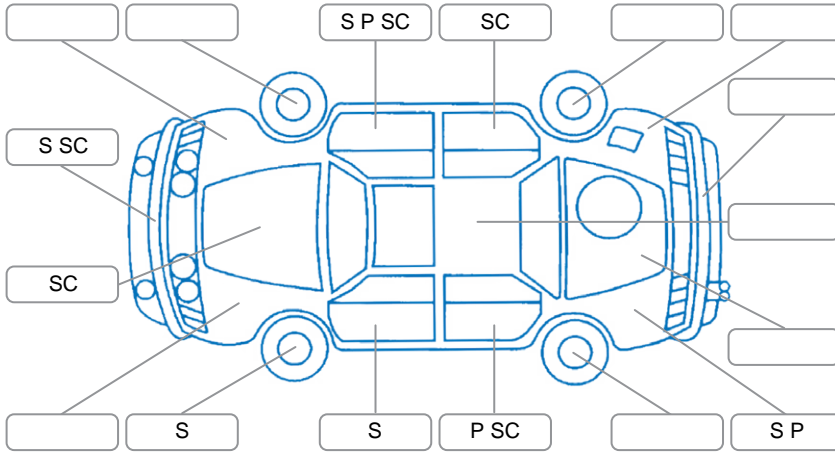

Report ID:	28,075,535	Version:	1
Created:	25 Mar 2026		

Make:	Mitsubishi	Model:	ASX
Body Style:	SUV	Year:	2021
Rego No.:	NST373	Rego Expiry:	01 Jun 2026
WoF Expiry:	25 Mar 2027	Odometer:	113,658 Kms
Good No.:	28075535	VIN:	JMFXTGA2WMU014814
Next Service:	117000 Kms	Service History:	No

Key

S = Scratch R = Rust C = Crack * = Decals W = Significant scuffs
 D = Dent PT = Paint defect P = Pin dent SC = Stone Chips

Note: some defects and blemishes may not be displayed in the diagram

Body Inspection Comments

Conditions During Body Inspection Dry

Under Carriage and Under Bonnet Inspection Comments

Interior Comments

Seats:	Average
Carpets:	Average
Panels:	Average
Dashboard:	Average

General Comments

Road Conditions During Test Drive	Dry
Engine Timing Mechanism	Timing Chain
Evidence of Cam Belt Replacement	<input type="checkbox"/> Yes <input type="checkbox"/> No Kms