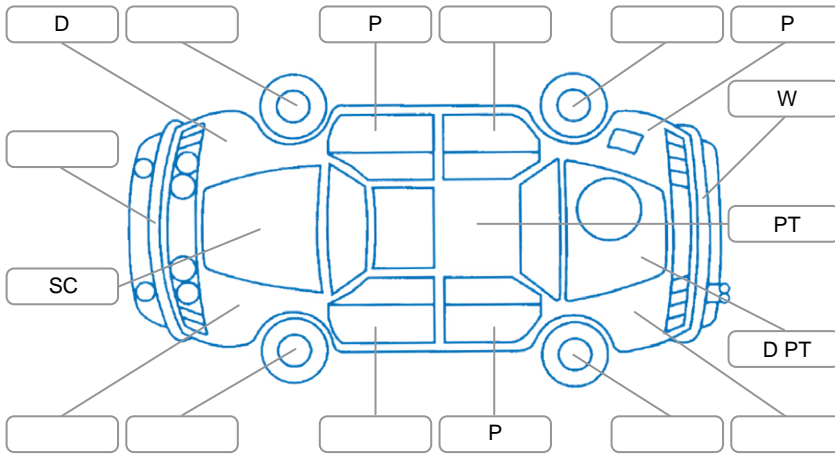

Key

S = Scratch R = Rust C = Crack * = Decals W = Significant scuffs
 D = Dent PT = Paint defect P = Pin dent SC = Stone Chips

Note: some defects and blemishes may not be displayed in the diagram

Body Inspection Comments

Stone chips in windscreen.
 Paint delamination on roof.

Conditions During Body Inspection

Dry

Under Carriage and Under Bonnet Inspection Comments

Interior Comments

Seats:	Good
Carpets:	Good
Panels:	Good
Dashboard:	Good