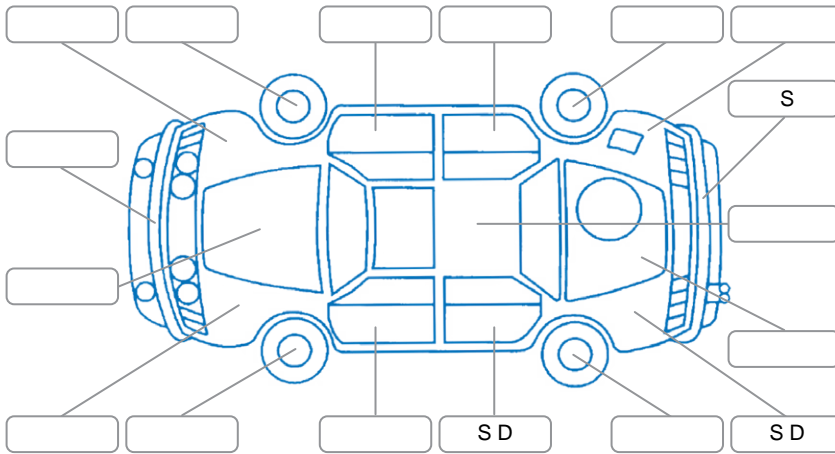

Report ID:	28,075,492	Version:	1
Created:	26 Mar 2026		

Make:	Toyota	Model:	SAI
Body Style:	Sedan	Year:	2016
Rego No.:	RGB52	Rego Expiry:	22 Dec 2026
WoF Expiry:	14 Aug 2026	Odometer:	38,292 Kms
Good No.:	28075492	VIN:	7AT0H661X24099953
Next Service:	42000	Service History:	No

Key
 S = Scratch R = Rust C = Crack * = Decals W = Significant scuffs
 D = Dent PT = Paint defect P = Pin dent SC = Stone Chips

Note: some defects and blemishes may not be displayed in the diagram

Body Inspection Comments