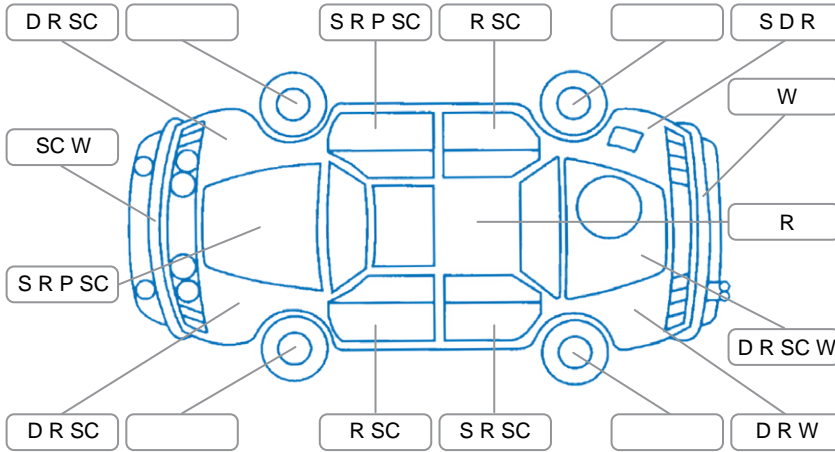

Report ID:	28,075,162	Version:	1
Created:	25 Mar 2026		

Make:	Ford	Model:	Ranger
Body Style:	Utility	Year:	2010
Rego No.:	FLW379	Rego Expiry:	26 Jul 2026
WoF Expiry:	30 Oct 2026	Odometer:	339,226 Kms
Good No.:	28075162	VIN:	MNALSFE90AW869249
Next Service:		Service History:	No

Key

S = Scratch R = Rust C = Crack * = Decals W = Significant scuffs
 D = Dent PT = Paint defect P = Pin dent SC = Stone Chips

Note: some defects and blemishes may not be displayed in the diagram

Body Inspection Comments

- Windscreen stone chip not in CVA
- Right taillight cracked
- Weak canopy window struts
- Driver door check strap clicking

Conditions During Body Inspection	Dry
-----------------------------------	-----

Under Carriage and Under Bonnet Inspection Comments

- Engine surface rust
- Underbody surface rust
- Subframe rusty
- Engine oil seepage

Interior Comments

Seats:	Average
Carpets:	Average
Panels:	Average
Dashboard:	Average