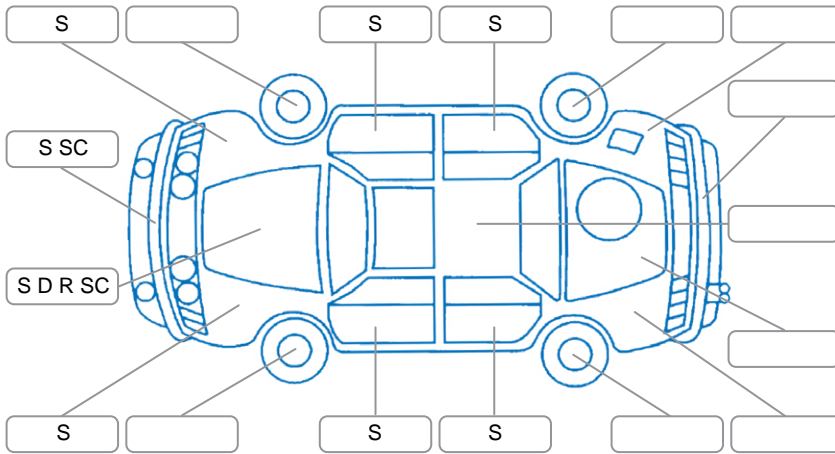

Report ID:	28,075,073	Version:	2
Created:	13 Apr 2026		

Make:	Ford	Model:	Ranger
Body Style:	Utility	Year:	2022
Rego No.:	PAP792	Rego Expiry:	24 Jan 2027
WoF Expiry:	27 Apr 2027	Odometer:	162,003 Kms
Good No.:	28075073	VIN:	MPBUMFF60MX371938
Next Service:	165,000	Service History:	Yes

Key

S = Scratch R = Rust C = Crack * = Decals W = Significant scuffs
 D = Dent PT = Paint defect P = Pin dent SC = Stone Chips

Note: some defects and blemishes may not be displayed in the diagram

Body Inspection Comments