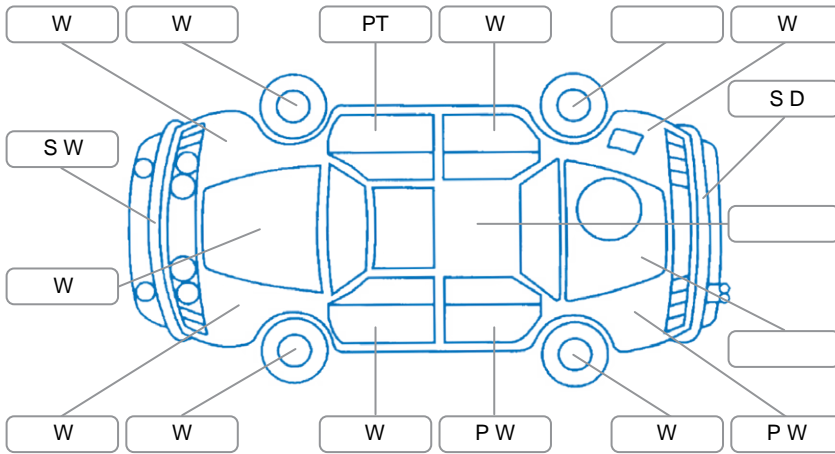

Report ID:	28,074,884	Version:	1
Created:	31 Mar 2026		

Make:	Subaru	Model:	Exiga
Body Style:	Wagon	Year:	2012
Rego No.:	NFC749	Rego Expiry:	27 Aug 2026
WoF Expiry:	13 Nov 2026	Odometer:	123,635 Kms
Good No.:	28074884	VIN:	7AT0GF1RX20019905
Next Service:	unknown	Service History:	No

### Key

S = Scratch    R = Rust    C = Crack    \* = Decals    W = Significant scuffs  
D = Dent    PT = Paint defect    P = Pin dent    SC = Stone Chips

Note: some defects and blemishes may not be displayed in the diagram

### Body Inspection Comments

Front tyres wearing inner edges  
Oil leaks left valve cover area

Conditions During Body Inspection    Dry