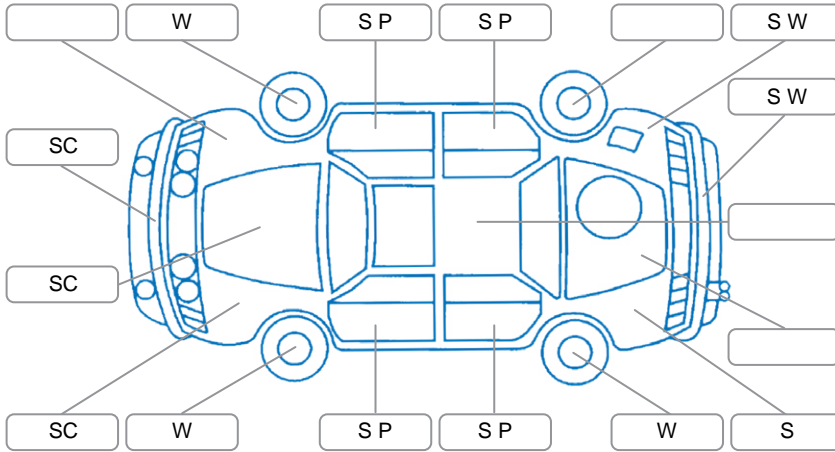

Report ID:	28,074,845	Version:	2
Created:	12 May 2026		

Make:	Mercedes-Benz	Model:	C-Class
Body Style:	Sedan	Year:	2005
Rego No.:	LCY739	Rego Expiry:	29 May 2026
WoF Expiry:	11 May 2027	Odometer:	65,867 Kms
Good No.:	28074845	VIN:	WDC2030612R178530
Next Service:	75,000 Kms	Service History:	No

Key

S = Scratch R = Rust C = Crack * = Decals W = Significant scuffs
 D = Dent PT = Paint defect P = Pin dent SC = Stone Chips

Note: some defects and blemishes may not be displayed in the diagram

Body Inspection Comments

In fair condition.

Conditions During Body Inspection

Dry

Under Carriage and Under Bonnet Inspection Comments

In good condition.
 Rear wheel drive.
 Freshly serviced.

Interior Comments

Seats:	Good
Carpets:	Good
Panels:	Good
Dashboard:	Good