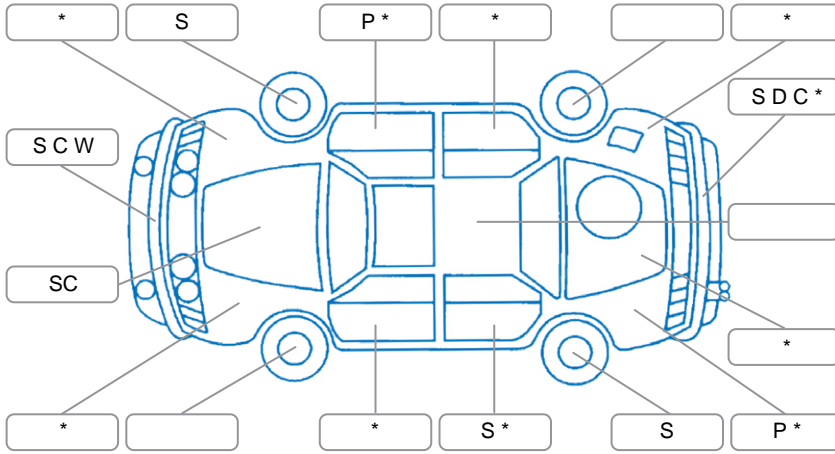

Report ID:	28,074,781	Version:	2
Created:	08 Apr 2026		

Make:	Toyota	Model:	Corolla
Body Style:	Wagon	Year:	2022
Rego No.:	PCY136	Rego Expiry:	28 Jun 2026
WoF Expiry:	24 Mar 2027	Odometer:	61,655 Kms
Good No.:	28074781	VIN:	JTDZPAAE00J210479
Next Service:	72000	Service History:	Yes

### Key

S = Scratch    R = Rust    C = Crack    \* = Decals    W = Significant scuffs  
 D = Dent    PT = Paint defect    P = Pin dent    SC = Stone Chips

Note: some defects and blemishes may not be displayed in the diagram

### Body Inspection Comments

Windscreen crack inside and outside cva, interior roof grab handles missing, rear bumper damage, tail gate interior trim damaged, front bumper scuffs underbody

Conditions During Body Inspection