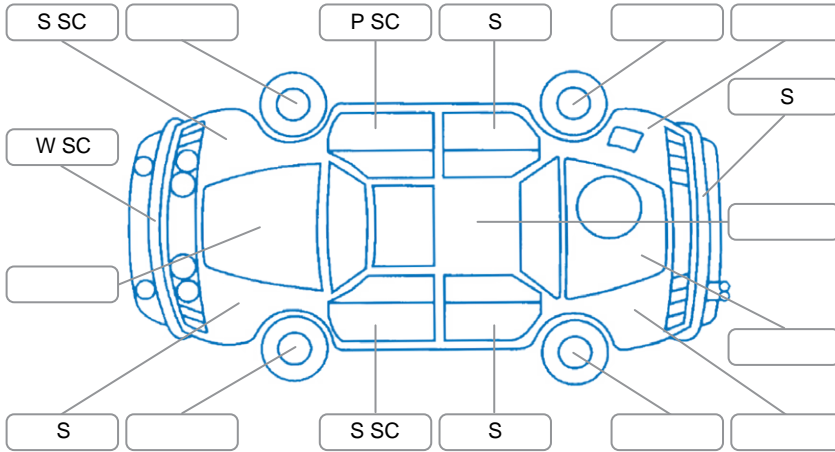

Report ID:	28,074,656	Version:	4
Created:	28 Apr 2026		

Make:	Suzuki	Model:	Vitara
Body Style:	SUV	Year:	2017
Rego No.:	MJF592	Rego Expiry:	24 Dec 2026
WoF Expiry:	04 May 2027	Odometer:	141,199 Kms
Good No.:	28074656	VIN:	TSMLYDA1S00392704
Next Service:	151,200	Service History:	Yes

**Key**

S = Scratch    R = Rust    C = Crack    \* = Decals    W = Significant scuffs  
 D = Dent    PT = Paint defect    P = Pin dent    SC = Stone Chips

Note: some defects and blemishes may not be displayed in the diagram

Dashboard: Average

**General Comments**

Road Conditions During Test Drive: Wet

Engine Timing Mechanism: Timing Chain

Evidence of Cam Belt Replacement:  Yes  No    Kms

Inspected by: Gary Adams

Published by: Laura Iovine