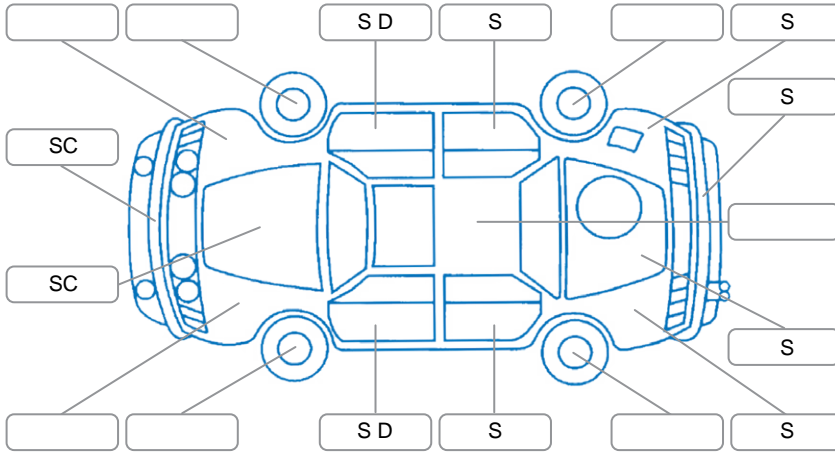

Report ID:	28,074,558	Version:	1
Created:	15 Apr 2026		

Make:	Toyota	Model:	Belta
Body Style:	Sedan	Year:	2006
Rego No.:	RQZ247	Rego Expiry:	14 Apr 2026
WoF Expiry:	29 Apr 2027	Odometer:	192,000 Kms
Good No.:	28074558	VIN:	7AT0H654X12021535
Next Service:	198000	Service History:	No

Key

S = Scratch R = Rust C = Crack * = Decals W = Significant scuffs
 D = Dent PT = Paint defect P = Pin dent SC = Stone Chips

Note: some defects and blemishes may not be displayed in the diagram

Body Inspection Comments

Conditions During Body Inspection Dry

Under Carriage and Under Bonnet Inspection Comments

Interior Comments

Seats:	Average
Carpets:	Average
Panels:	Average
Dashboard:	Average

General Comments

Road Conditions During Test Drive	Dry		
Engine Timing Mechanism	Timing Chain		
Evidence of Cam Belt Replacement	<input type="checkbox"/> Yes	<input type="checkbox"/> No	Kms
Inspected by:	Kris Milne		
Published by:	Kris Milne		
Inspection Date:	15 Apr 2026		