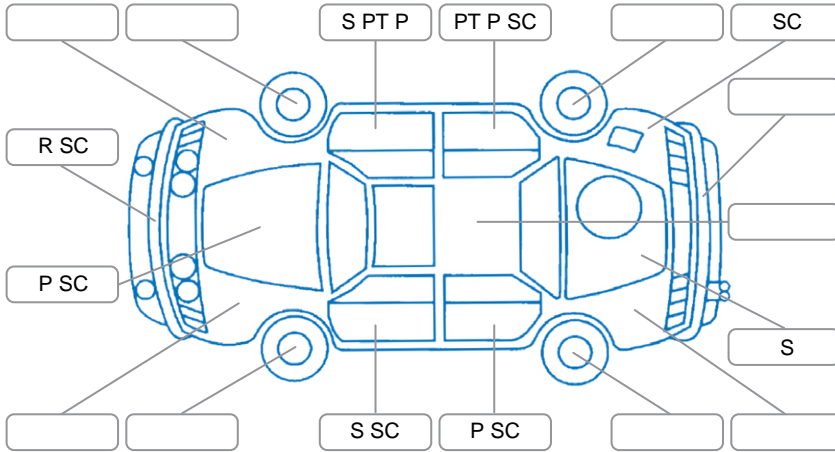

Report ID:	28,074,543	Version:	1
Created:	09 Apr 2026		

Make:	Holden	Model:	Colorado
Body Style:	Utility	Year:	2020
Rego No.:	MRG361	Rego Expiry:	02 May 2026
WoF Expiry:	18 Mar 2027	Odometer:	89,586 Kms
Good No.:	28074543	VIN:	MMU148LK0LH623455
Next Service:	100,000 kms	Service History:	Yes

Key

S = Scratch R = Rust C = Crack * = Decals W = Significant scuffs
 D = Dent PT = Paint defect P = Pin dent SC = Stone Chips

Note: some defects and blemishes may not be displayed in the diagram

Body Inspection Comments

Rear canopy cover pull loop torn.
 Windscreen edges delaminating slightly.

Conditions During Body Inspection

Dry

Under Carriage and Under Bonnet Inspection Comments

Rear wheel drive.
 Freshly serviced.
 New battery installed.