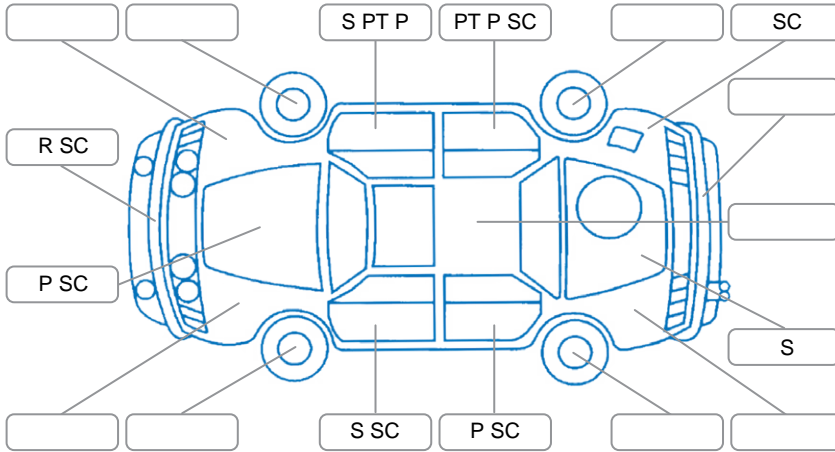

Report ID:	28,074,543	Version:	2
Created:	16 Apr 2026		

Make:	Holden	Model:	Colorado
Body Style:	Utility	Year:	2020
Rego No.:	MRG361	Rego Expiry:	02 May 2026
WoF Expiry:	18 Mar 2027	Odometer:	89,586 Kms
Good No.:	28074543	VIN:	MMU148LK0LH623455
Next Service:	100,000 kms	Service History:	Yes

**Key**

S = Scratch    R = Rust    C = Crack    \* = Decals    W = Significant scuffs  
 D = Dent    PT = Paint defect    P = Pin dent    SC = Stone Chips

Note: some defects and blemishes may not be displayed in the diagram

**Body Inspection Comments**

Rear canopy cover pull loop torn.  
 Windscreen edges delaminating slightly.

Conditions During Body Inspection

Dry

**Under Carriage and Under Bonnet Inspection Comments**

Rear wheel drive.  
 Freshly serviced.  
 New battery installed.