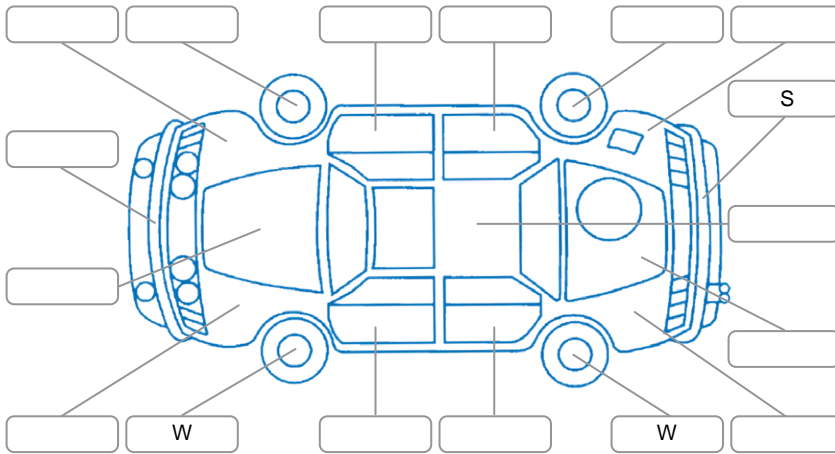

Key
 S = Scratch R = Rust C = Crack * = Decals W = Significant scuffs
 D = Dent PT = Paint defect P = Pin dent SC = Stone Chips

Note: some defects and blemishes may not be displayed in the diagram

Body Inspection Comments

Parcel tray clip broken,

Conditions During Body Inspection

Dry

Under Carriage and Under Bonnet Inspection Comments

Interior Comments

Seats:	Average
Carpets:	Average
Panels:	Average
Dashboard:	Good

General Comments