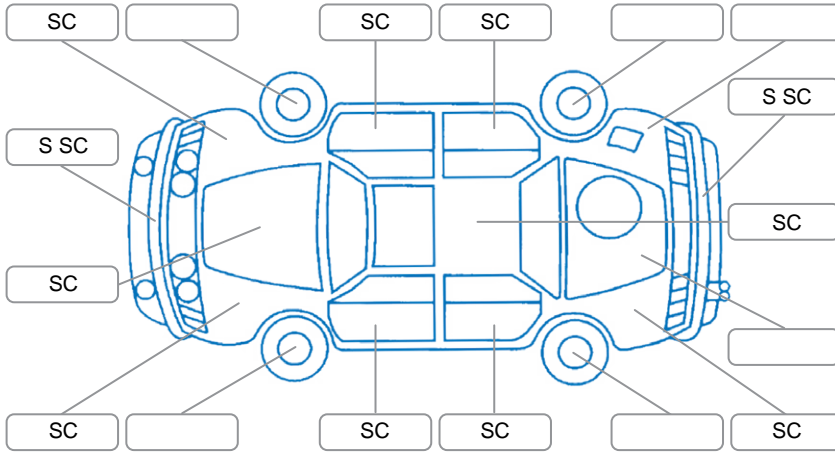

Report ID:	28,074,438	Version:	2
Created:	30 Mar 2026		

Make:	Jaguar	Model:	S-Type
Body Style:	Sedan	Year:	2001
Rego No.:	DTR308	Rego Expiry:	01 Sep 2026
WoF Expiry:	15 Nov 2026	Odometer:	106,491 Kms
Good No.:	28074438	VIN:	SAJAC02E01FM22208
Next Service:	116000	Service History:	No

**Key**

S = Scratch    R = Rust    C = Crack    \* = Decals    W = Significant scuffs  
 D = Dent    PT = Paint defect    P = Pin dent    SC = Stone Chips

Note: some defects and blemishes may not be displayed in the diagram

**Body Inspection Comments**

Minor stonechips on windscreen

Conditions During Body Inspection

Dry

**Under Carriage and Under Bonnet Inspection Comments**

Rear wheel drive

**Interior Comments**

Seats:	Good
Carpets:	Good
Panels:	Good
Dashboard:	Good