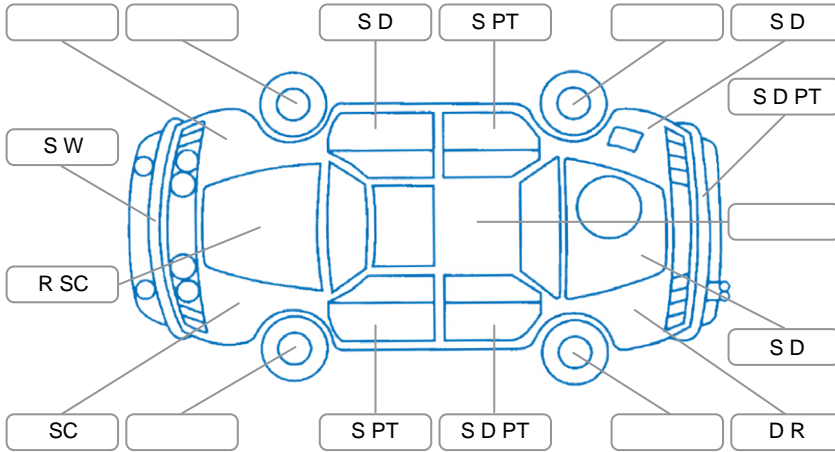

Report ID:	28,074,396	Version:	2
Created:	28 Mar 2026		

Make:	Holden	Model:	Commodore
Body Style:	Wagon	Year:	2007
Rego No.:	LRY135	Rego Expiry:	08 Apr 2026
WoF Expiry:	22 Nov 2026	Odometer:	264,229 Kms
Good No.:	28074396	VIN:	6G1ZK84BX6L975183
Next Service:	267000	Service History:	No

Key

S = Scratch R = Rust C = Crack * = Decals W = Significant scuffs
 D = Dent PT = Paint defect P = Pin dent SC = Stone Chips

Note: some defects and blemishes may not be displayed in the diagram

Body Inspection Comments

Conditions During Body Inspection

Under Carriage and Under Bonnet Inspection Comments

Underbody rust, muffler rust, underbody bushes crack, transmission oil leak,

Interior Comments

Seats:	driver seat and right rear seat Torn,
Carpets:	Average
Panels:	rear left door speaker cover damage,
Dashboard:	Average