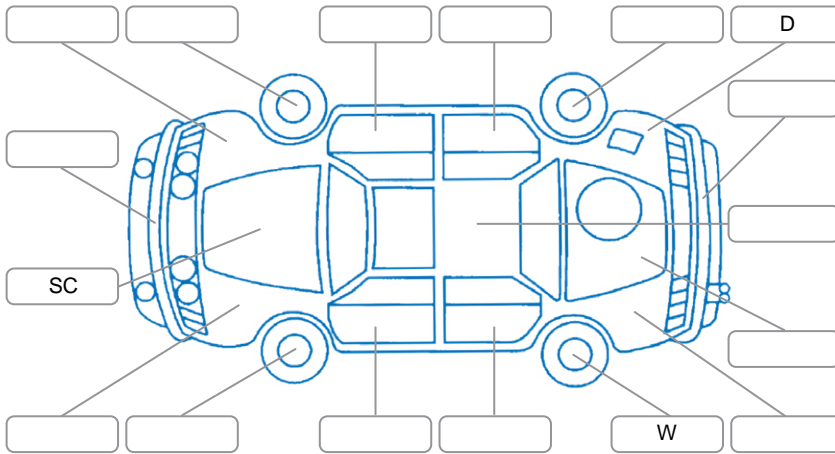

Key
 S = Scratch R = Rust C = Crack * = Decals W = Significant scuffs
 D = Dent PT = Paint defect P = Pin dent SC = Stone Chips

Note: some defects and blemishes may not be displayed in the diagram

Body Inspection Comments

Conditions During Body Inspection: Dry

Under Carriage and Under Bonnet Inspection Comments

4 wheel drive

Interior Comments

Seats:	Good
Carpets:	Good
Panels:	Good
Dashboard:	Good

General Comments

Road Conditions During Test Drive	Dry		
Engine Timing Mechanism	Timing Chain		
Evidence of Cam Belt Replacement	<input type="checkbox"/> Yes	<input type="checkbox"/> No	Kms
Inspected by:	Rowan Fey		
Published by:	Rowan Fey		
Inspection Date:	08 Apr 2026		