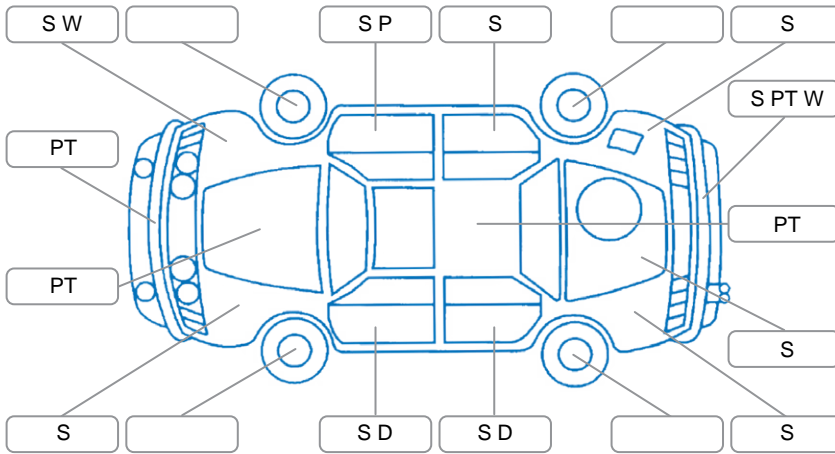

Report ID:	28,074,331	Version:	2
Created:	04 Apr 2026		

Make:	Nissan	Model:	Juke
Body Style:	Hatchback	Year:	2011
Rego No.:	KPG957	Rego Expiry:	09 Nov 2026
WoF Expiry:	22 Feb 2027	Odometer:	148,340 Kms
Good No.:	28074331	VIN:	7AT0DH8HX17049356
Next Service:	asap	Service History:	No

Key
 S = Scratch R = Rust C = Crack * = Decals W = Significant scuffs
 D = Dent PT = Paint defect P = Pin dent SC = Stone Chips

Note: some defects and blemishes may not be displayed in the diagram

Body Inspection Comments

Conditions During Body Inspection: Dry

Under Carriage and Under Bonnet Inspection Comments

Good

Interior Comments

Seats:	Average
Carpets:	Average
Panels:	Average
Dashboard:	Average

General Comments

Goodd

Road Conditions During Test Drive	Dry		
Engine Timing Mechanism	Timing Chain		
Evidence of Cam Belt Replacement	<input type="checkbox"/> Yes	<input type="checkbox"/> No	Kms
Inspected by:	AI Osmena		
Published by:	Terence Wickham		
Inspection Date:	30 Mar 2026		