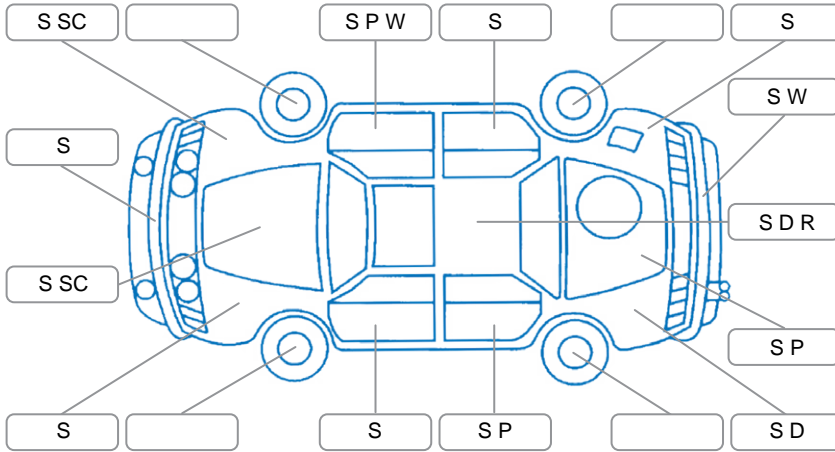

Report ID:	28,074,280	Version:	2
Created:	10 Apr 2026		

Make:	Mitsubishi	Model:	L300
Body Style:	Van	Year:	2010
Rego No.:	FLM349	Rego Expiry:	29 Aug 2026
WoF Expiry:	24 Apr 2027	Odometer:	167,891 Kms
Good No.:	28074280	VIN:	JMASNP04VBA800214
Next Service:	187,000	Service History:	No

Key
 S = Scratch R = Rust C = Crack * = Decals W = Significant scuffs
 D = Dent PT = Paint defect P = Pin dent SC = Stone Chips

Note: some defects and blemishes may not be displayed in the diagram

Body Inspection Comments