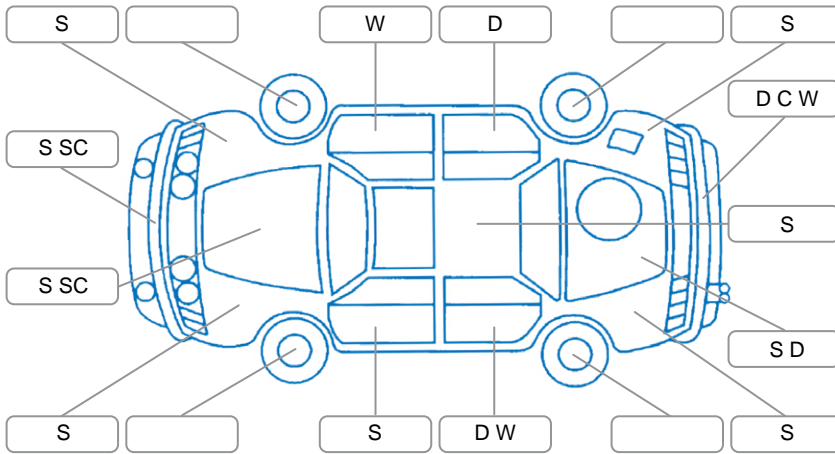

**Key**  
 S = Scratch    R = Rust    C = Crack    \* = Decals    W = Significant scuffs  
 D = Dent    PT = Paint defect    P = Pin dent    SC = Stone Chips

Note: some defects and blemishes may not be displayed in the diagram

### Body Inspection Comments

- Right Sill Dented
- Spare Wheel in Back
- Right Taillight Cracked

Conditions During Body Inspection: Wet