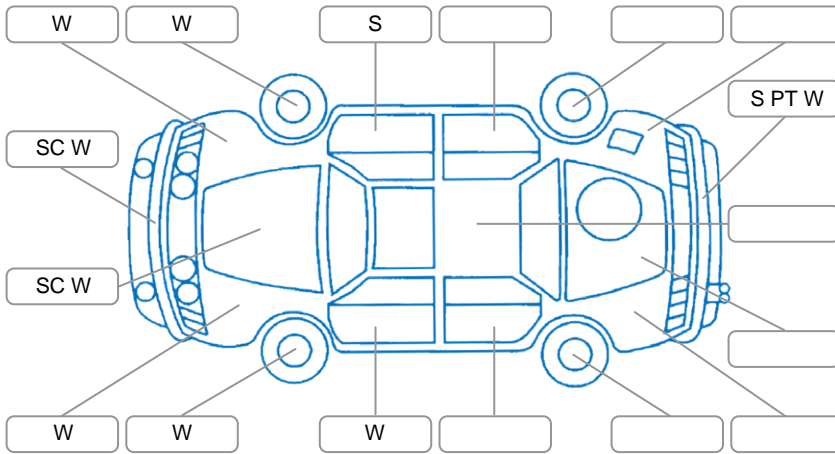

Report ID:	28,074,159	Version:	2
Created:	30 Mar 2026		

Make:	KIA	Model:	Koup
Body Style:	Sports Car	Year:	2010
Rego No.:	FPM910	Rego Expiry:	14 Sep 2026
WoF Expiry:	13 Apr 2027	Odometer:	69,695 Kms
Good No.:	28074159	VIN:	KNAFT612MA5275261
Next Service:	79,344	Service History:	Yes

Key

S = Scratch R = Rust C = Crack * = Decals W = Significant scuffs
 D = Dent PT = Paint defect P = Pin dent SC = Stone Chips

Note: some defects and blemishes may not be displayed in the diagram

Body Inspection Comments

Conditions During Body Inspection: Wet

Under Carriage and Under Bonnet Inspection Comments

Front Wheel Drive

Interior Comments

Seats:	Good
Carpets:	Good
Panels:	Good
Dashboard:	Good

General Comments

Road Conditions During Test Drive	Wet	
Engine Timing Mechanism	Timing Chain	
Evidence of Cam Belt Replacement	<input type="checkbox"/> Yes <input type="checkbox"/> No	Kms
Inspected by:	Logan Lane	
Published by:	Janine Bell	
Inspection Date:	26 Mar 2026	