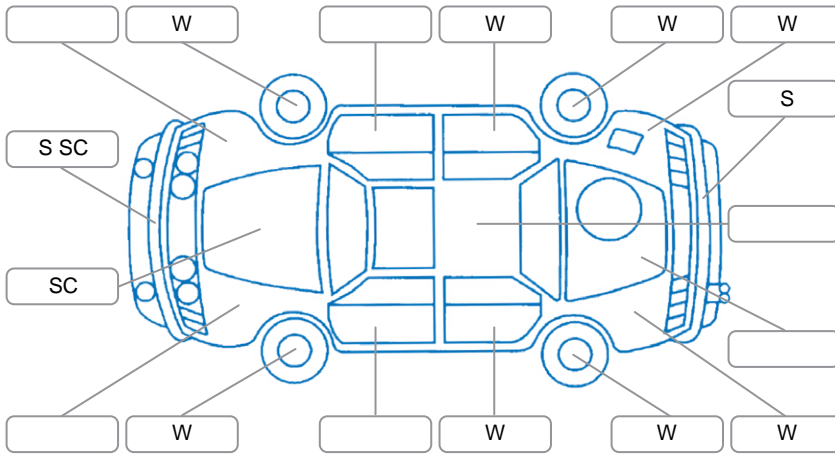

Report ID:	28,074,128	Version:	1
Created:	08 Apr 2026		

Make:	Hyundai	Model:	Sonata
Body Style:	Sedan	Year:	2018
Rego No.:	RRQ680	Rego Expiry:	31 May 2026
WoF Expiry:	22 Apr 2027	Odometer:	160,601 Kms
Good No.:	28074128	VIN:	KMHE341FMKA510912
Next Service:	170610	Service History:	No

**Key**  
 S = Scratch    R = Rust    C = Crack    \* = Decals    W = Significant scuffs  
 D = Dent    PT = Paint defect    P = Pin dent    SC = Stone Chips

Note: some defects and blemishes may not be displayed in the diagram