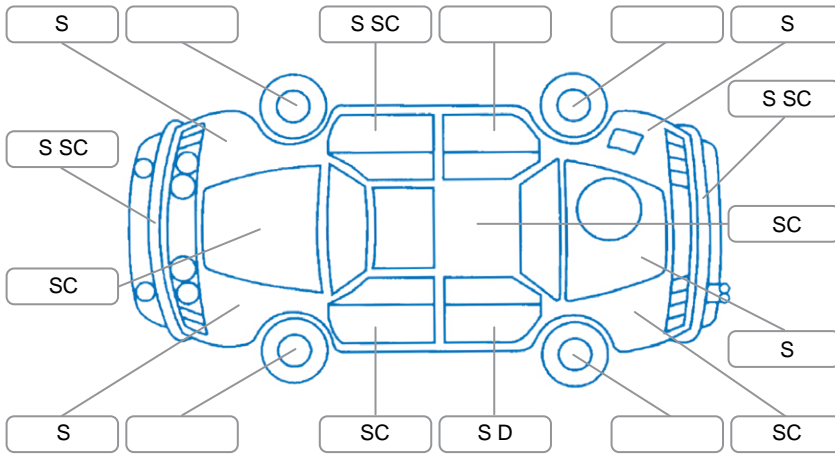

Report ID:	28,074,100	Version:	2
Created:	17 Apr 2026		

Make:	Toyota	Model:	Hiace
Body Style:	Van	Year:	2012
Rego No.:	GJS985	Rego Expiry:	01 Jul 2026
WoF Expiry:	09 Oct 2026	Odometer:	365,886 Kms
Good No.:	28074100	VIN:	JTFHT02P705009132
Next Service:	11/1/26	Service History:	No

Key
 S = Scratch R = Rust C = Crack * = Decals W = Significant scuffs
 D = Dent PT = Paint defect P = Pin dent SC = Stone Chips

Note: some defects and blemishes may not be displayed in the diagram

Body Inspection Comments

Minor stonechips on windscreen

Conditions During Body Inspection

Dry

Under Carriage and Under Bonnet Inspection Comments

Rear wheel drive
 Oil leak
 Transmission leak

Interior Comments

Seats:	rip on drivers seat-Average
Carpets:	rips on drivers floor-Average
Panels:	Good
Dashboard:	Good