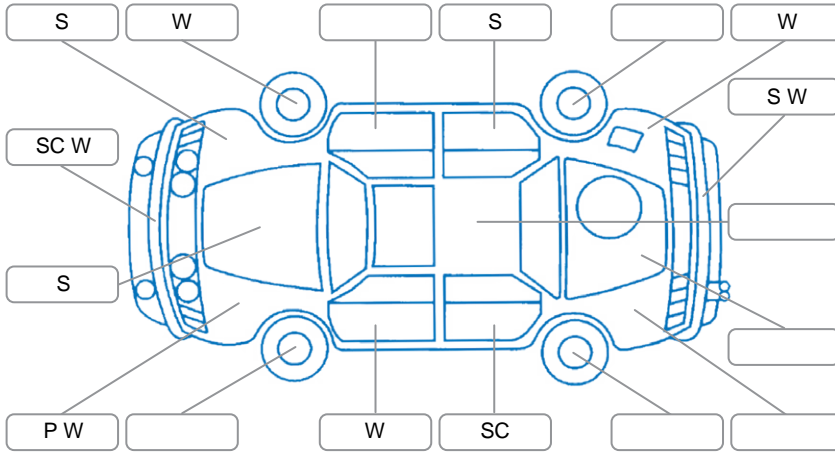

Key

S = Scratch R = Rust C = Crack * = Decals W = Significant scuffs
 D = Dent PT = Paint defect P = Pin dent SC = Stone Chips

Note: some defects and blemishes may not be displayed in the diagram

Body Inspection Comments

Minor stonechips on windscreen

Conditions During Body Inspection

Wet

Under Carriage and Under Bonnet Inspection Comments

All Wheel Drive

Interior Comments

Seats:	Good
Carpets:	Good
Panels:	Good
Dashboard:	Good