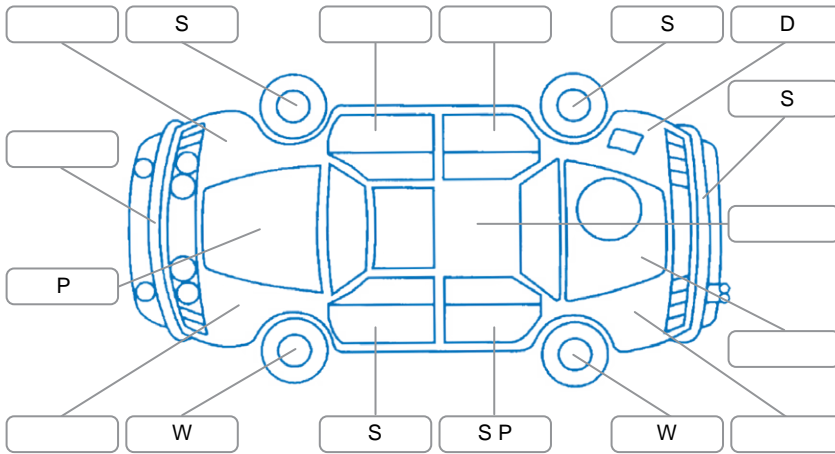

Report ID:	28,074,074	Version:	2
Created:	11 Apr 2026		

Make:	Nissan	Model:	Qashqai
Body Style:	SUV	Year:	2017
Rego No.:	KYL874	Rego Expiry:	15 Oct 2026
WoF Expiry:	14 Apr 2027	Odometer:	98,155 Kms
Good No.:	28074074	VIN:	SJNFBAJ11AZ041973
Next Service:	108000 kms	Service History:	No

**Key**  
 S = Scratch    R = Rust    C = Crack    \* = Decals    W = Significant scuffs  
 D = Dent    PT = Paint defect    P = Pin dent    SC = Stone Chips

Note: some defects and blemishes may not be displayed in the diagram