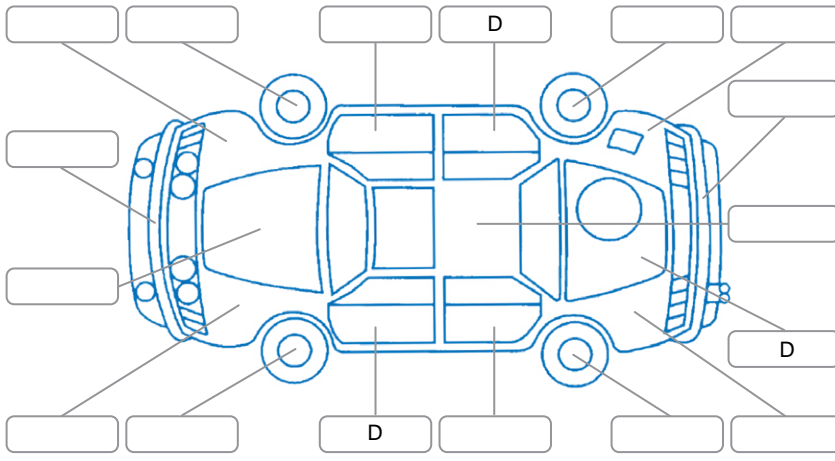

Report ID:	28,074,061	Version:	1
Created:	25 Mar 2026		

Make:	Toyota	Model:	Rav4
Body Style:	SUV	Year:	2021
Rego No.:	NWT160	Rego Expiry:	29 May 2026
WoF Expiry:	19 Nov 2026	Odometer:	73,774 Kms
Good No.:	28074061	VIN:	JTMBW3FVX0D560046
Next Service:	90,000 kms	Service History:	Yes

**Key**  
 S = Scratch    R = Rust    C = Crack    \* = Decals    W = Significant scuffs  
 D = Dent    PT = Paint defect    P = Pin dent    SC = Stone Chips

Note: some defects and blemishes may not be displayed in the diagram