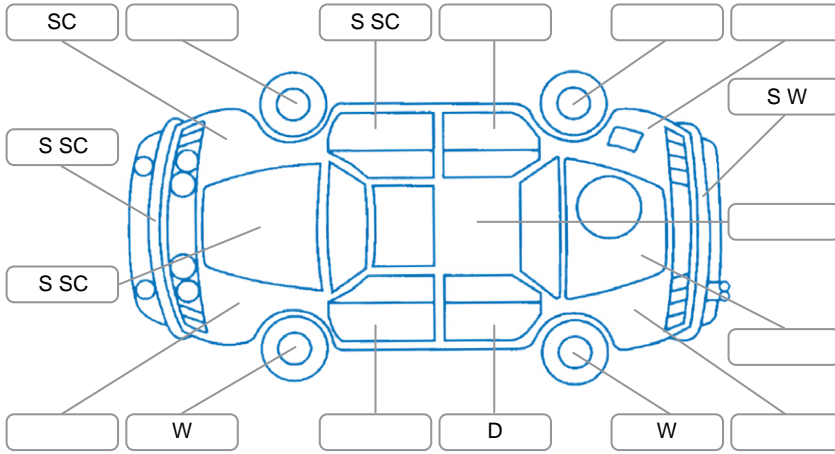

Report ID:	28,074,057	Version:	1
Created:	28 Mar 2026		

Make:	Ford	Model:	Kuga
Body Style:	SUV	Year:	2015
Rego No.:	JBR706	Rego Expiry:	28 Apr 2026
WoF Expiry:	09 Apr 2027	Odometer:	117,020 Kms
Good No.:	28074057	VIN:	WF0AXXWPM AFC66765
Next Service:	127000	Service History:	Yes

Key

S = Scratch R = Rust C = Crack * = Decals W = Significant scuffs
 D = Dent PT = Paint defect P = Pin dent SC = Stone Chips

Note: some defects and blemishes may not be displayed in the diagram

Body Inspection Comments