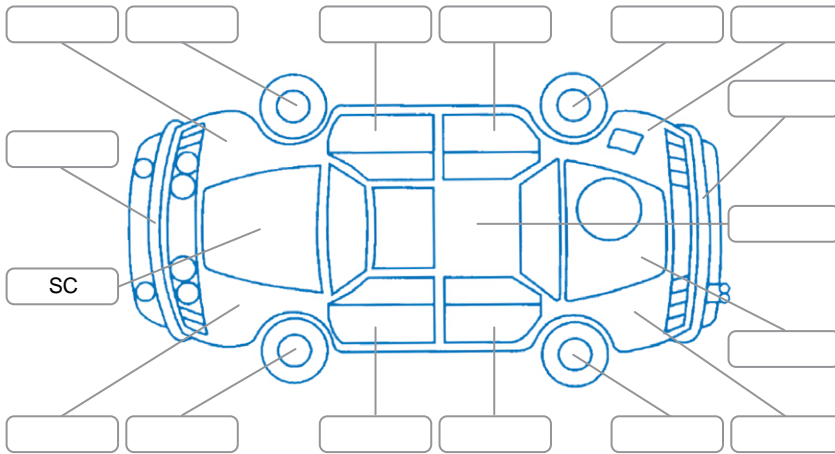

Key
 S = Scratch R = Rust C = Crack * = Decals W = Significant scuffs
 D = Dent PT = Paint defect P = Pin dent SC = Stone Chips

Note: some defects and blemishes may not be displayed in the diagram

Body Inspection Comments

Conditions During Body Inspection: Wet Dry

Under Carriage and Under Bonnet Inspection Comments

Interior Comments

Seats:	Average
Carpets:	Average
Panels:	Average
Dashboard:	Average

General Comments

Road Conditions During Test Drive	Dry	
Engine Timing Mechanism	Timing Chain	
Evidence of Cam Belt Replacement	<input type="checkbox"/> Yes <input type="checkbox"/> No	Kms
Inspected by:	Samuel Weir	
Published by:	David Duke	
Inspection Date:	25 Mar 2026	