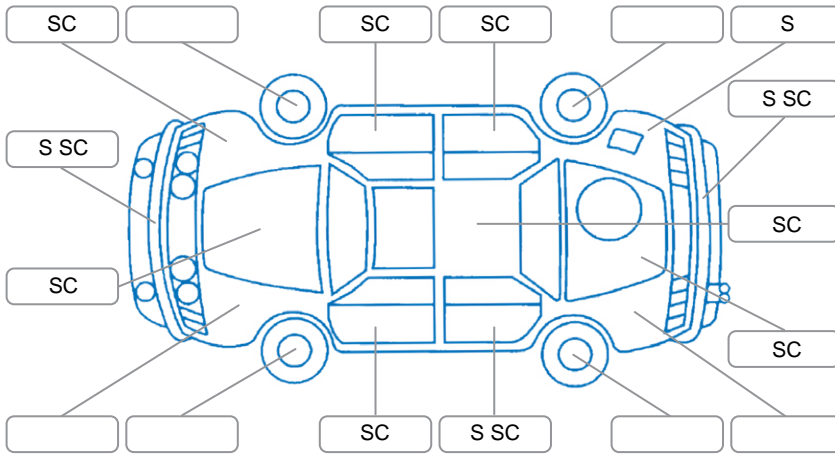

Report ID:	28,074,003	Version:	2
Created:	06 May 2026		

Make:	Peugeot	Model:	3008
Body Style:	SUV	Year:	2017
Rego No.:	MYK195	Rego Expiry:	14 Nov 2026
WoF Expiry:	07 Jan 2027	Odometer:	150,776 Kms
Good No.:	28074003	VIN:	VF3M45GYWHS239649
Next Service:	160000	Service History:	Yes

Key
 S = Scratch R = Rust C = Crack * = Decals W = Significant scuffs
 D = Dent PT = Paint defect P = Pin dent SC = Stone Chips

Note: some defects and blemishes may not be displayed in the diagram

Body Inspection Comments

Minor stonechips on windscreen

Conditions During Body Inspection

Dry

Under Carriage and Under Bonnet Inspection Comments

Front wheel drive

Interior Comments

Seats: Good

Carpets: Good

Panels: Good

Dashboard: Good

General Comments

Road Conditions During Test Drive

Dry

Engine Timing Mechanism

Timing Chain

Evidence of Cam Belt Replacement