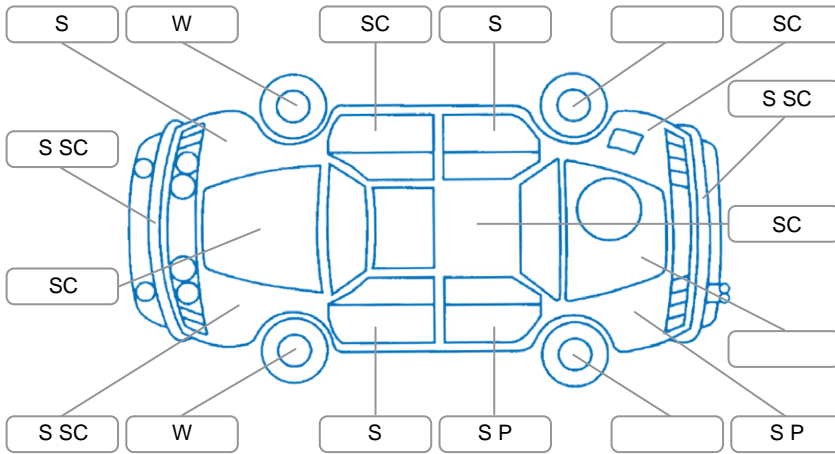

Report ID:	28,073,890	Version:	1
Created:	26 Mar 2026		

Make:	Nissan	Model:	Micra
Body Style:	Hatchback	Year:	2014
Rego No.:	HRL714	Rego Expiry:	29 Mar 2026
WoF Expiry:	05 Dec 2026	Odometer:	85,258 Kms
Good No.:	28073890	VIN:	MDHFBUK13A0004732
Next Service:	98000	Service History:	No

Key

S = Scratch R = Rust C = Crack * = Decals W = Significant scuffs
 D = Dent PT = Paint defect P = Pin dent SC = Stone Chips

Note: some defects and blemishes may not be displayed in the diagram

Body Inspection Comments

Minor stonechips on windscreen

Conditions During Body Inspection

Dry

Under Carriage and Under Bonnet Inspection Comments

Front wheel drive

Interior Comments

Seats:	Good
Carpets:	Good
Panels:	Good
Dashboard:	Good