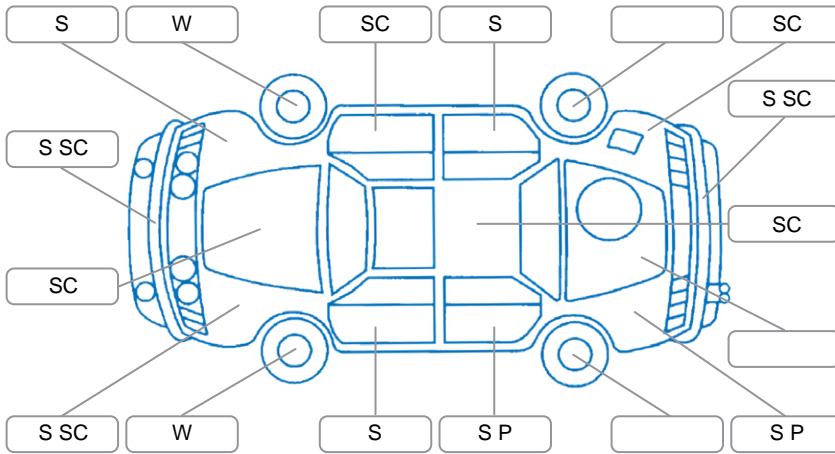

Report ID:	28,073,890	Version:	2
Created:	14 May 2026		

Make:	Nissan	Model:	Micra
Body Style:	Hatchback	Year:	2014
Rego No.:	HRL714	Rego Expiry:	29 Mar 2026
WoF Expiry:	05 Dec 2026	Odometer:	85,258 Kms
Good No.:	28073890	VIN:	MDHFBUK13A0004732
Next Service:	98000	Service History:	No

**Key**  
 S = Scratch    R = Rust    C = Crack    \* = Decals    W = Significant scuffs  
 D = Dent    PT = Paint defect    P = Pin dent    SC = Stone Chips

Note: some defects and blemishes may not be displayed in the diagram