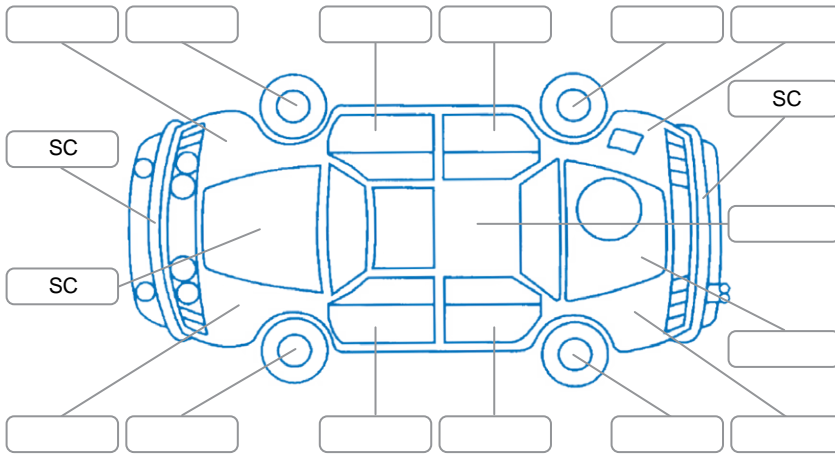

Key
 S = Scratch R = Rust C = Crack * = Decals W = Significant scuffs
 D = Dent PT = Paint defect P = Pin dent SC = Stone Chips

Note: some defects and blemishes may not be displayed in the diagram

Body Inspection Comments

Minor stonechips on windscreen

Conditions During Body Inspection

Dry

Under Carriage and Under Bonnet Inspection Comments

Front wheel drive

Interior Comments

Seats:	Good
Carpets:	Good
Panels:	Good
Dashboard:	Good