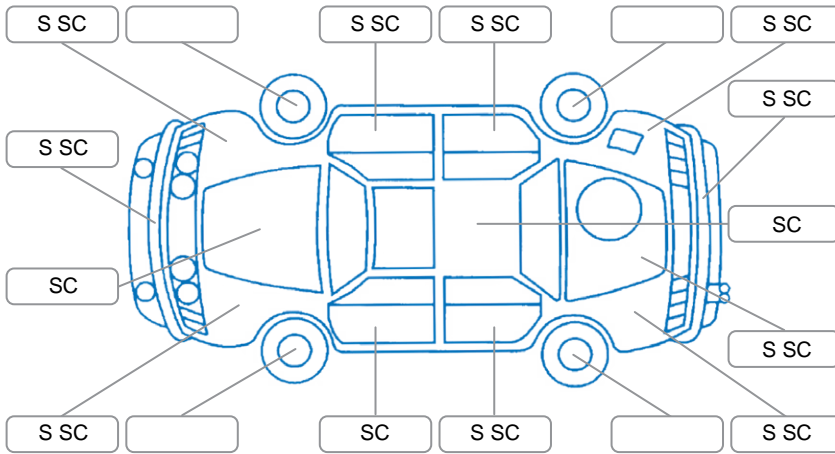

Report ID:	28,073,835	Version:	1
Created:	10 Apr 2026		

Make:	Honda	Model:	CRV
Body Style:	SUV	Year:	2016
Rego No.:	KCW496	Rego Expiry:	27 Oct 2026
WoF Expiry:	21 Apr 2027	Odometer:	145,424 Kms
Good No.:	28073835	VIN:	MRHRM4840HP063773
Next Service:	155437	Service History:	No

### Key

S = Scratch    R = Rust    C = Crack    \* = Decals    W = Significant scuffs  
 D = Dent    PT = Paint defect    P = Pin dent    SC = Stone Chips

Note: some defects and blemishes may not be displayed in the diagram