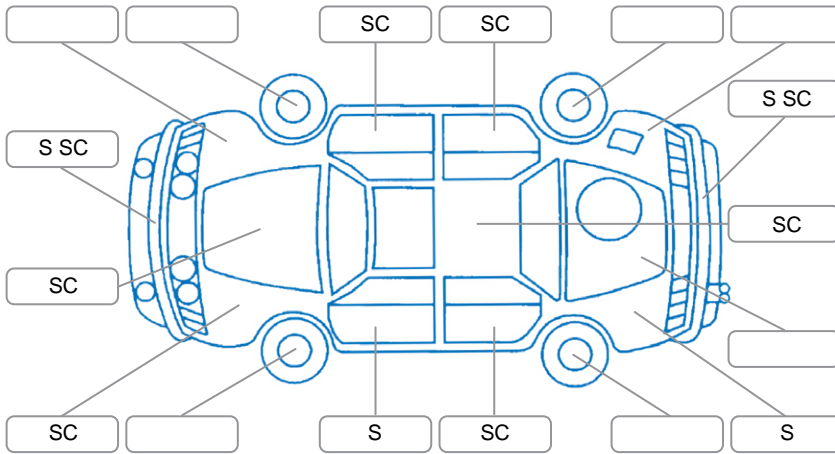

Report ID:	28,073,738	Version:	1
Created:	01 Apr 2026		

Make:	KIA	Model:	Seltos
Body Style:	SUV	Year:	2020
Rego No.:	MQW902	Rego Expiry:	15 Jan 2027
WoF Expiry:	26 Jan 2027	Odometer:	97,074 Kms
Good No.:	28073738	VIN:	KNAER812WL7018062
Next Service:	104000	Service History:	Yes

Key

S = Scratch R = Rust C = Crack * = Decals W = Significant scuffs
 D = Dent PT = Paint defect P = Pin dent SC = Stone Chips

Note: some defects and blemishes may not be displayed in the diagram

Body Inspection Comments

Minor stonechips on windscreen

Conditions During Body Inspection

Dry

Under Carriage and Under Bonnet Inspection Comments

All wheel drive

Interior Comments

Seats:	Good
Carpets:	Good
Panels:	Good
Dashboard:	Good