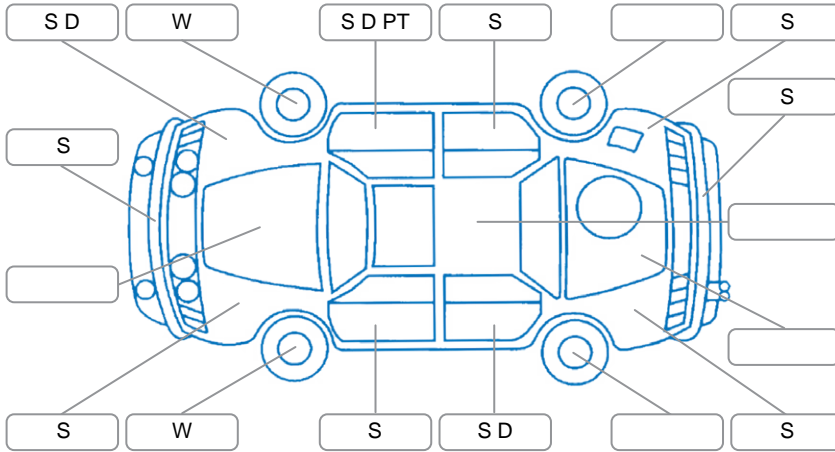

Report ID:	28,073,701	Version:	2
Created:	12 Apr 2026		

Make:	Honda	Model:	Odyssey
Body Style:	Wagon	Year:	2005
Rego No.:	LTB440	Rego Expiry:	03 May 2026
WoF Expiry:	30 Nov 2026	Odometer:	174,402 Kms
Good No.:	28073701	VIN:	7AT08G61X18118350
Next Service:	179,000 kms	Service History:	No

**Key**

S = Scratch    R = Rust    C = Crack    \* = Decals    W = Significant scuffs  
 D = Dent    PT = Paint defect    P = Pin dent    SC = Stone Chips

Note: some defects and blemishes may not be displayed in the diagram

**Body Inspection Comments**

Rear middle seat torn, both front fog light cracked, right rear shock leak, both rear tyre side wall low, L front wheel play.

Conditions During Body Inspection    Dry

**Under Carriage and Under Bonnet Inspection Comments**