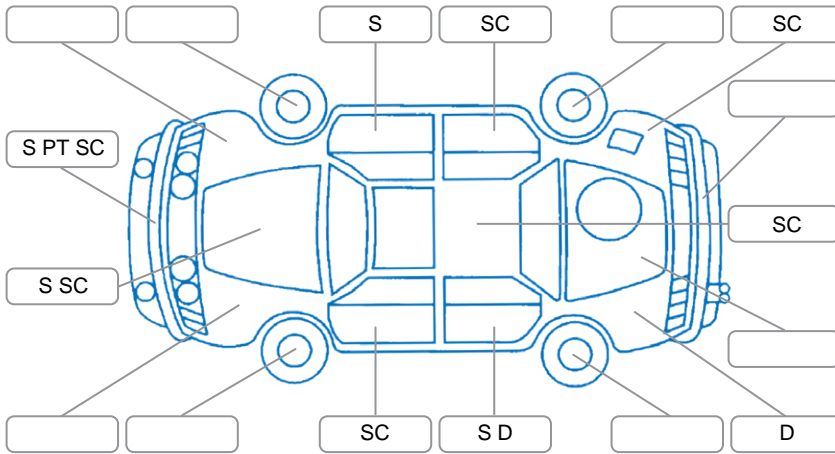

Report ID:	28,073,646	Version:	1
Created:	07 Apr 2026		

Make:	Nissan	Model:	NV350
Body Style:	Minibus	Year:	2016
Rego No.:	NUY800	Rego Expiry:	09 May 2026
WoF Expiry:	13 Jan 2027	Odometer:	145,556 Kms
Good No.:	28073646	VIN:	7AT0DH8RX21004216
Next Service:	155,550	Service History:	No

**Key**  
 S = Scratch    R = Rust    C = Crack    \* = Decals    W = Significant scuffs  
 D = Dent    PT = Paint defect    P = Pin dent    SC = Stone Chips

Note: some defects and blemishes may not be displayed in the diagram