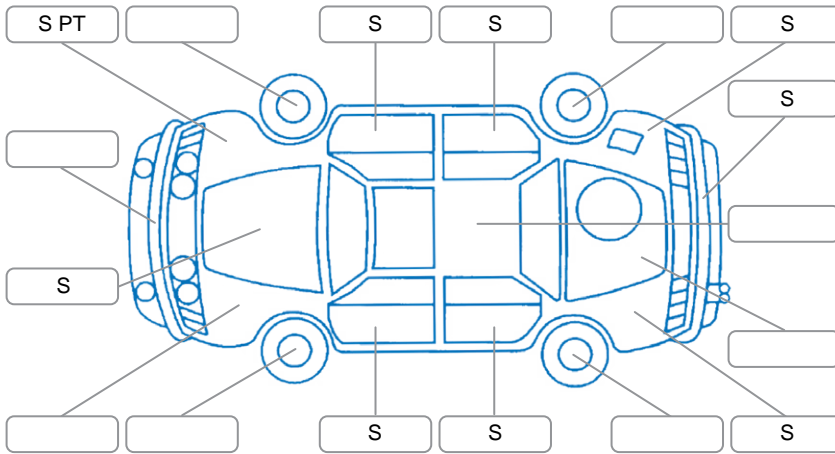

Report ID:	123	Version:	2
Created:	01 May 2026		

Make:	Toyota	Model:	Vanguard
Body Style:	Wagon	Year:	2008
Rego No.:	NUH241	Rego Expiry:	29 Apr 2026
WoF Expiry:	22 Jan 2027	Odometer:	155,407 Kms
Good No.:	28073622	VIN:	7AT0H65BX21209448
Next Service:		Service History:	

**Key**  
 S = Scratch    R = Rust    C = Crack    \* = Decals    W = Significant scuffs  
 D = Dent    PT = Paint defect    P = Pin dent    SC = Stone Chips

Note: some defects and blemishes may not be displayed in the diagram

### General Comments

Engine Idle - intermittent misfire  
 Rear control bushes both cracking  
 Transmission line has oil leak

Road Conditions During Test Drive

Dry

Engine Timing Mechanism

Timing Chain

Evidence of Cam Belt Replacement