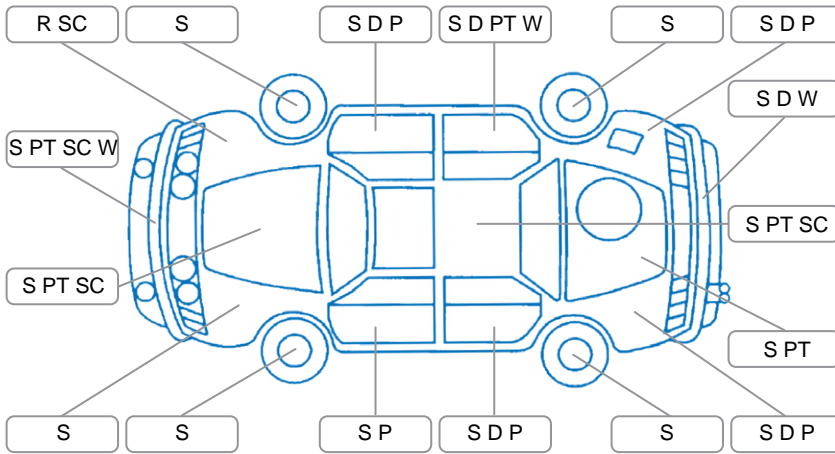

Report ID:	28,073,391	Version:	1
Created:	01 Apr 2026		

Make:	Toyota	Model:	Corolla
Body Style:	Hatchback	Year:	2006
Rego No.:	DPT52	Rego Expiry:	28 Aug 2026
WoF Expiry:		Odometer:	257,233 Kms
Good No.:	28073391	VIN:	JTDKR22E900259105
Next Service:	267,800km's	Service History:	No

Key

S = Scratch R = Rust C = Crack * = Decals W = Significant scuffs
 D = Dent PT = Paint defect P = Pin dent SC = Stone Chips

Note: some defects and blemishes may not be displayed in the diagram

Body Inspection Comments