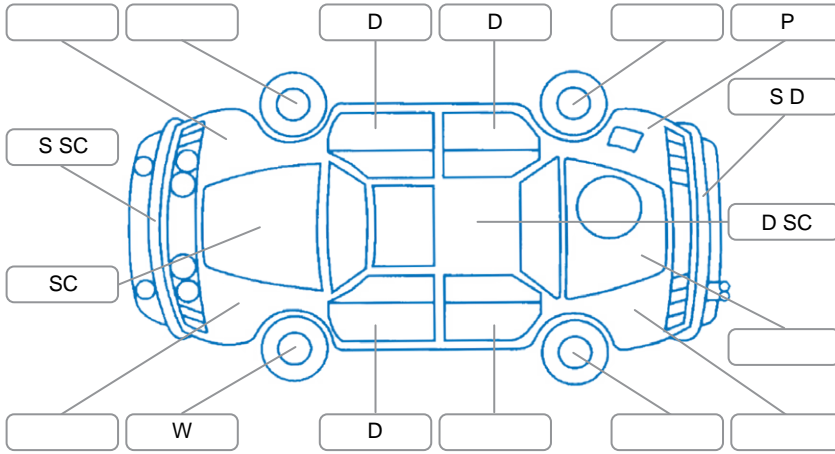

Report ID:	28,073,343	Version:	2
Created:	10 Apr 2026		

Make:	Toyota	Model:	Rav4
Body Style:	SUV	Year:	2022
Rego No.:	PJC133	Rego Expiry:	12 Jul 2026
WoF Expiry:	24 Apr 2027	Odometer:	63,525 Kms
Good No.:	28073343	VIN:	JTMBW3FV90D153979
Next Service:	77800	Service History:	Yes

### Key

S = Scratch    R = Rust    C = Crack    \* = Decals    W = Significant scuffs  
 D = Dent    PT = Paint defect    P = Pin dent    SC = Stone Chips

Note: some defects and blemishes may not be displayed in the diagram

### Body Inspection Comments

Left tail light access cover missing

Conditions During Body Inspection

Dry