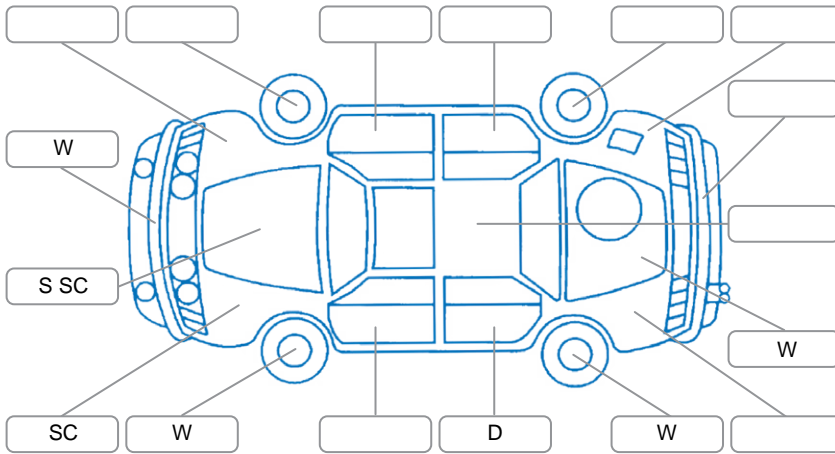

Report ID:	28,073,336	Version:	1
Created:	25 Mar 2026		

Make:	Nissan	Model:	Juke
Body Style:	SUV	Year:	2020
Rego No.:	RRE595	Rego Expiry:	22 Nov 2026
WoF Expiry:	21 Jul 2026	Odometer:	75,540 Kms
Good No.:	28073336	VIN:	SJNFAAF16A1050869
Next Service:	93,000km	Service History:	Yes

Key
 S = Scratch R = Rust C = Crack * = Decals W = Significant scuffs
 D = Dent PT = Paint defect P = Pin dent SC = Stone Chips

Note: some defects and blemishes may not be displayed in the diagram

Body Inspection Comments

Windscreen stone chips

Conditions During Body Inspection

Dry

Under Carriage and Under Bonnet Inspection Comments

Front wheel drive

Interior Comments

Seats:	Good
Carpets:	Good
Panels:	Good
Dashboard:	Good

General Comments