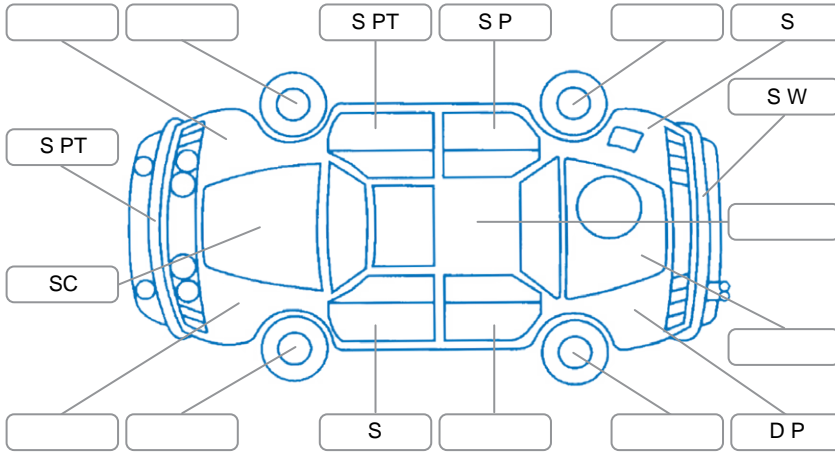

Report ID:	28,073,315	Version:	2
Created:	02 Apr 2026		

Make:	Honda	Model:	Shuttle
Body Style:	Wagon	Year:	2016
Rego No.:	RGN557	Rego Expiry:	15 Mar 2027
WoF Expiry:	25 Mar 2027	Odometer:	81,149 Kms
Good No.:	28073315	VIN:	7AT08G1XX25101362
Next Service:	91000 kms	Service History:	No

Key

S = Scratch R = Rust C = Crack * = Decals W = Significant scuffs
 D = Dent PT = Paint defect P = Pin dent SC = Stone Chips

Note: some defects and blemishes may not be displayed in the diagram

Body Inspection Comments

Conditions During Body Inspection: Dry Wet

Under Carriage and Under Bonnet Inspection Comments

Interior Comments

Seats:	Good
Carpets:	Good
Panels:	Good
Dashboard:	Good

General Comments

Road Conditions During Test Drive	Dry		
Engine Timing Mechanism	Timing Chain		
Evidence of Cam Belt Replacement	<input type="checkbox"/> Yes	<input type="checkbox"/> No	Kms
Inspected by:	Eleoit Kumar		
Published by:	Sam Huang		
Inspection Date:	30 Mar 2026		