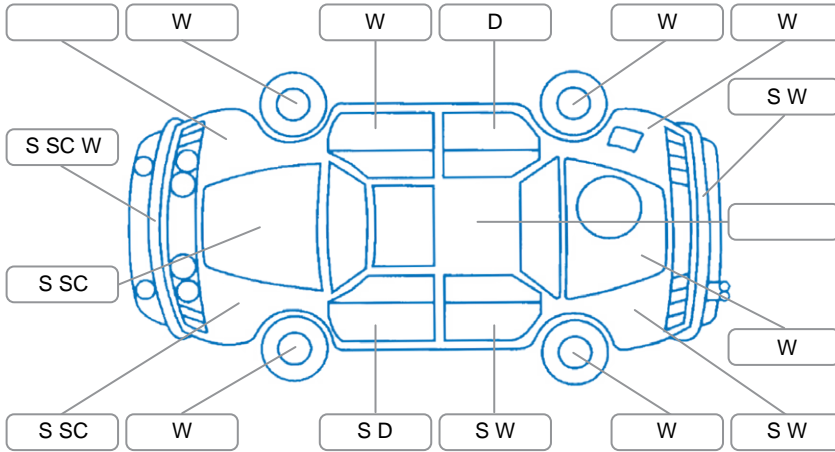

Report ID:	28,073,107	Version:	3
Created:	12 Apr 2026		

Make:	Honda	Model:	FIT
Body Style:	Hatchback	Year:	2010
Rego No.:	LZU359	Rego Expiry:	12 Feb 2027
WoF Expiry:	07 Apr 2027	Odometer:	145,568 Kms
Good No.:	28073107	VIN:	7AT08G2YX18301448
Next Service:	139,000km	Service History:	Yes

Key

S = Scratch R = Rust C = Crack * = Decals W = Significant scuffs
 D = Dent PT = Paint defect P = Pin dent SC = Stone Chips

Note: some defects and blemishes may not be displayed in the diagram

Body Inspection Comments

Windscreens stone chips

Conditions During Body Inspection

Dry

Under Carriage and Under Bonnet Inspection Comments

Front wheel drive

Interior Comments

Seats:	Good
Carpets:	Average
Panels:	Average
Dashboard:	Good