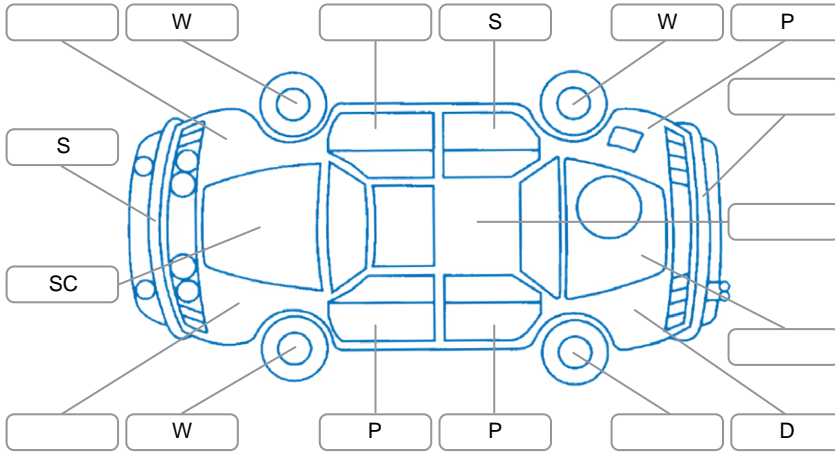

Report ID:	28,072,867	Version:	1
Created:	25 Mar 2026		

Make:	Toyota	Model:	Rav4
Body Style:	SUV	Year:	2021
Rego No.:	NWQ591	Rego Expiry:	21 Jul 2026
WoF Expiry:	07 Nov 2026	Odometer:	120,583 Kms
Good No.:	28072867	VIN:	JTMW43FV40D099921
Next Service:	119,717km	Service History:	Yes

Key

S = Scratch R = Rust C = Crack * = Decals W = Significant scuffs
 D = Dent PT = Paint defect P = Pin dent SC = Stone Chips

Note: some defects and blemishes may not be displayed in the diagram

Body Inspection Comments